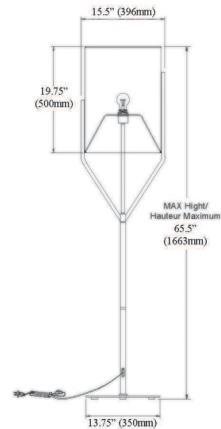

Description

The Khloe Floor Lamp offers a distinctive design that will enhance the modern or contemporary decor in any size room. The base and rod splits into a stylized and asymmetrical pattern of four arms that hold the white fabric shade. A tall drum style shade adds an emphatic note to an artistic design. Includes on/off foot switch on cord.

Shown in matte black / white

Specifications

COLOR	White
BODY FINISH	Matte Black
WATTAGE	17W
DIMMER	N/A
DIMENSIONS	15.5"W x 65"H x 15.5"D
BULB NOT INCLUDED	1 x A19/Medium (E26)/17W/120V LED
COUNTRY OF ORIGIN	China