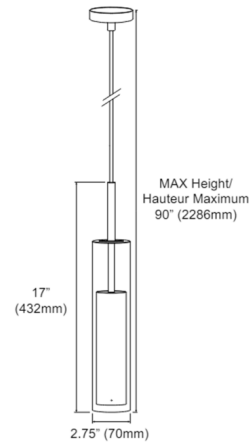

Lightology

lightology.com
866-954-4489
09-22-25

Project: _____

Company: _____

Location: _____ Fixture Type: _____

SPEC #: **DAI1174899**

Approved On: _____ Approved By: _____

Luna Pendant By Dainolite

Description

The Luna Pendant brings a soothing layer of light to the home from a small and unassuming modern silhouette. A slim downrod widens slightly as it leads down, upholding a smooth cylindrical housing made of smooth metal. Clear glass gently encloses around the cylinder for an added layer. An integrated LED rests within the housing, sending out a bright and even illumination to the space below.

Specifications

COLOR . . . . . Clear
BODY FINISH . . . . . Aged Brass
WATTAGE 6W
DIMMER . . . . . Low Voltage Electronic
DIMENSIONS . . . . . 2.75"W x 17"H x 2.5"D
INTEGRATED LED MODULE . . . . . 1 x LED/6W/120V LED
COUNTRY OF ORIGIN . . . . . China

Technical Information

LAMP LIFE . . . . . 30000 hours
COLOR RENDERING . . . . . 90 CRI
LAMP COLOR 3500K
LUMENS/WATT 66.67
LUMINOUS FLUX . . . . . 400 lumens

Shown in aged brass / clear

CLICK TO VIEW PRODUCT

Notes: