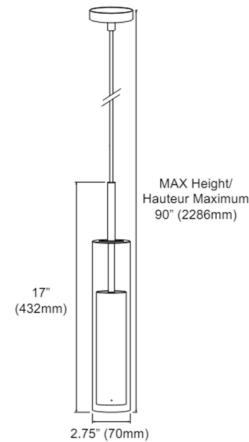

Lightology

lightology.com
866-954-4489
04-25-26

Project: _____

Company: _____

Location: _____ Fixture Type: _____

SPEC #: **DAI1174899**

Approved On: _____ Approved By: _____

Luna Pendant

By Dainolite

Description

The Luna Pendant brings a soothing layer of light to the home from a small and unassuming modern silhouette. A slim downrod widens slightly as it leads down, upholding a smooth cylindrical housing made of smooth metal. Clear glass gently encloses around the cylinder for an added layer. An integrated LED rests within the housing, sending out a bright and even illumination to the space below.

Specifications

COLOR . . . . . Clear
BODY FINISH . . . . . Aged Brass
WATTAGE 6W
DIMMER . . . . . Low Voltage Electronic
DIMENSIONS . . . . . 2.75"W x 17"H x 2.5"D
INTEGRATED LED MODULE . . . . . 1 x LED/6W/120V LED
COUNTRY OF ORIGIN . . . . . China

Technical Information

LAMP LIFE . . . . . 30000 hours
COLOR RENDERING . . . . . 90 CRI
LAMP COLOR 3500K
LUMENS/WATT 66.67
LUMINOUS FLUX . . . . . 400 lumens

Shown in aged brass / clear

CLICK TO VIEW PRODUCT

Notes: