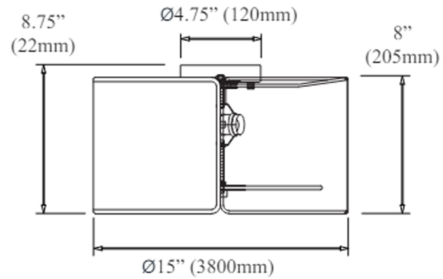

### Specifications

COLOR	White
BODY FINISH	Gold
WATTAGE	18W
DIMMER	Standard 120V
DIMENSIONS	15"W x 8"H x 15"D
BULB NOT INCLUDED	3 x A19/Medium (E26)/6W/120V LED
COUNTRY OF ORIGIN	China

CLICK TO VIEW PRODUCT