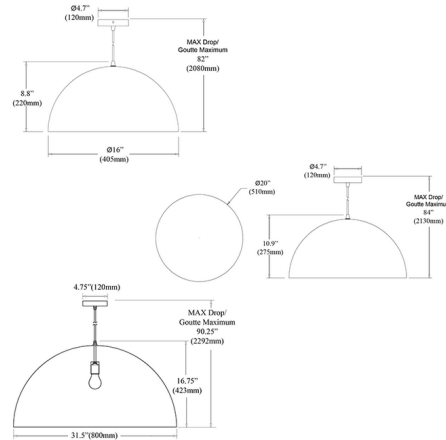

### Description

The Ofelia Pendant's sleek appeal is rooted in its traditional dome shape. Constructed of metal, the Ofelia is a product of functional simplicity. Place it over the dining table, though the kitchen, or anywhere in need of a transitional statement.

### Specifications

COLOR	.....	N/A
BODY FINISH	.....	Matte Black / Matte Black
WATTAGE	.....	17W
DIMMER	.....	Standard 120V
DIMENSIONS	.....	16"W x 8.8"H x 16"D
BULB NOT INCLUDED	.....	1 x A19/Medium (E26)/17W/120V LED
COUNTRY OF ORIGIN	.....	China