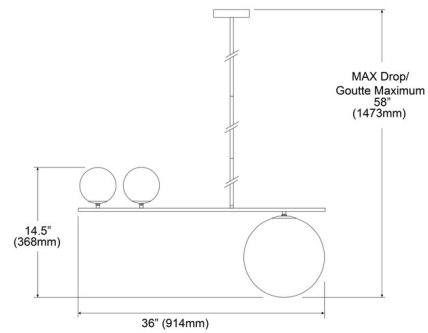

### Description

An elegant and unique modern piece, the Orion Linear Pendant uses a complement of sleek metal and clean glass to create an eye-catching and pleasurable display. A slim metal down rod descends from the ceiling and intersects into a matching horizontal rod that mounts the set of spherical glass shades. Hanging below the rod to the left is a larger, single orb, while to the right, a pair of matching orbs rest above the rod.

### Specifications

COLOR	Opal White
BODY FINISH	Matte Black
WATTAGE	27W
DIMMER	Standard 120V
DIMENSIONS	36"L x 12"W x 14.5"H
BULB NOT INCLUDED	3 x A19/Medium (E26)/9W/120V LED
COUNTRY OF ORIGIN	China

CLICK TO VIEW PRODUCT