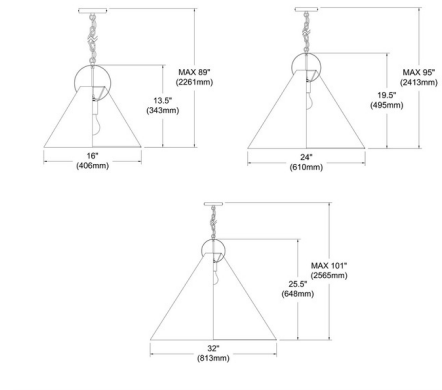

Specifications

COLOR White
BODY FINISH Aged Brass
WATTAGE 100W
DIMMER Standard 120V
DIMENSIONS 16"W x 13.5"H
BULB NOT INCLUDED 1 x A19/Medium (E26)/100W/120V Incandescent
OTHER BULB OPTIONS 1 x A19/Medium (E26)/120V LED
COUNTRY OF ORIGIN Canada

Technical Information

PRODUCT DIMENSIONS Chain Length: 72"

Shown in aged brass / white

CLICK TO VIEW PRODUCT

Notes: