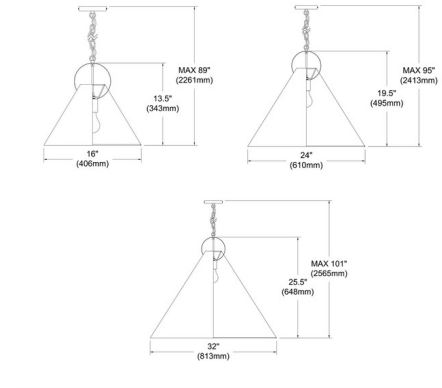

### Specifications

COLOR . . . . . White  
 BODY FINISH . . . . . Aged Brass  
 WATTAGE . . . . . 100W  
 DIMMER . . . . . Standard 120V  
 DIMENSIONS . . . . . 16"W x 13.5"H  
 BULB NOT INCLUDED . . . . . 1 x A19/Medium (E26)/100W/120V Incandescent  
 OTHER BULB OPTIONS . . . . . 1 x A19/Medium (E26)/120V LED  
 COUNTRY OF ORIGIN . . . . . Canada

### Technical Information

PRODUCT DIMENSIONS . . . . . Chain Length: 72"

Shown in aged brass / white

CLICK TO VIEW PRODUCT

Notes: