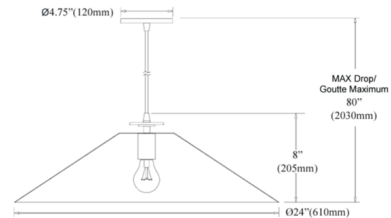

### Specifications

COLOR	N/A
BODY FINISH	Black / Aged Brass / Black
WATTAGE	100W
DIMMER	Standard 120V
DIMENSIONS	24"W x 8"H
BULB NOT INCLUDED	1 x A19/Medium (E26)/100W/120V Incandescent
OTHER BULB OPTIONS	1 x A19/Medium (E26)/120V LED
COUNTRY OF ORIGIN	China