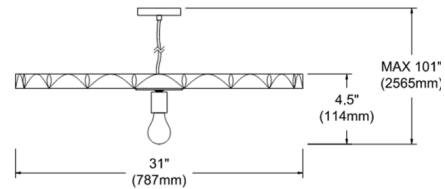

### Specifications

COLOR . . . . . Grey  
BODY FINISH . . . . . Matte Black  
WATTAGE . . . . . 17W  
DIMMER . . . . . Standard 120V  
DIMENSIONS . . . . . 31"W x 4.5"H x 31"D  
BULB NOT INCLUDED . . . . . 1 x A19/Medium (E26)/17W/120V LED  
COUNTRY OF ORIGIN . . . . . Canada