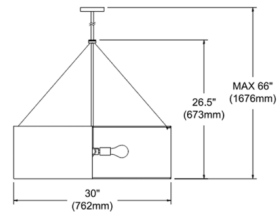

Shown in matte black / black / gold

Specifications

COLOR	N/A
BODY FINISH	Matte Black / Black / Gold
WATTAGE	68W
DIMMER	Standard 120V
DIMENSIONS	30"W x 10"H x 30"D
BULB NOT INCLUDED	4 x A19/Medium (E26)/17W/120V LED
COUNTRY OF ORIGIN	Canada