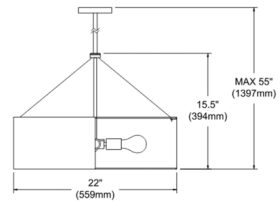

Shown in matte black / black / gold

Specifications

COLOR	N/A
BODY FINISH	Matte Black / Black / Gold
WATTAGE	68W
DIMMER	Standard 120V
DIMENSIONS	30"W x 10"H x 30"D
BULB NOT INCLUDED	4 x A19/Medium (E26)/17W/120V LED
COUNTRY OF ORIGIN	Canada