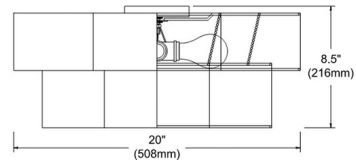

Note: Not all options are available.

Shown in polished chrome / white

Specifications

COLOR	White
BODY FINISH	Polished Chrome
WATTAGE	18W
DIMMER	Standard 120V
DIMENSIONS	15"W x 7.5"H
BULB NOT INCLUDED	3 x A19/Medium (E26)/6W/120V LED
COUNTRY OF ORIGIN	Canada