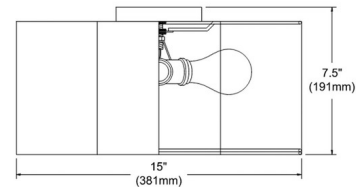

Note: Not all options are available.

Shown in polished chrome / white

Specifications

COLOR	White
BODY FINISH	Polished Chrome
WATTAGE	18W
DIMMER	Standard 120V
DIMENSIONS	15"W x 7.5"H
BULB NOT INCLUDED	3 x A19/Medium (E26)/6W/120V LED
COUNTRY OF ORIGIN	Canada