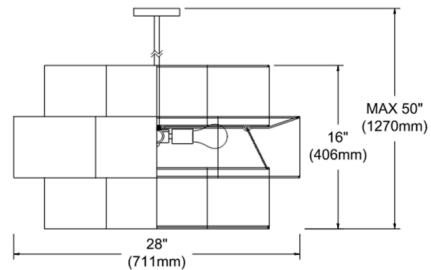

Note: Not all color/finish combinations are available.

Shown in matte black / black

Specifications

COLOR	Black
BODY FINISH	Matte Black
WATTAGE	68W
DIMMER	Standard 120V
DIMENSIONS	28"W x 16"H x 28"D
BULB NOT INCLUDED	4 x A19/Medium (E26)/17W/120V LED
COUNTRY OF ORIGIN	Canada