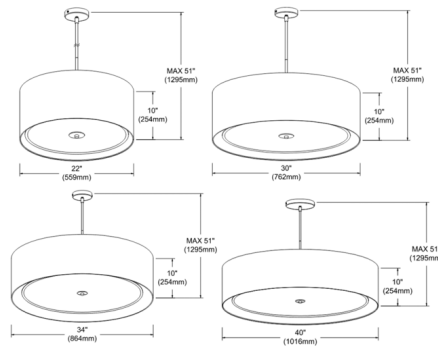

Shown in matte black / white

Specifications

COLOR White
BODY FINISH Matte Black
WATTAGE 36W
DIMMER Standard 120V
DIMENSIONS 22"W x 10"H x 22"D
BULB NOT INCLUDED 4 x A19/Medium (E26)/9W/120V LED
COUNTRY OF ORIGIN Canada

Technical Information

PRODUCT DIMENSIONS Downrods Included: 1-8", 1-11" and 1-20" Stems

CLICK TO VIEW PRODUCT

Notes: