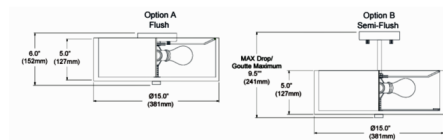

### Specifications

COLOR	N/A
BODY FINISH	Aged Brass / Black
WATTAGE	27W
DIMMER	Standard 120V
DIMENSIONS	15"W x 6"H x 5"D
BULB NOT INCLUDED	3 x A19/Medium (E26)/9W/120V LED
COUNTRY OF ORIGIN	China

CLICK TO VIEW PRODUCT