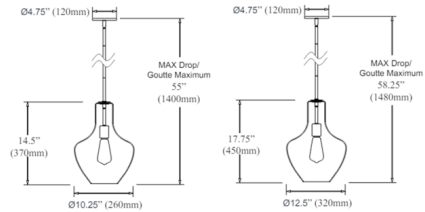

By Dainolite

Description

The Petalite Pendant features a thoroughly contemporary edge. It's the combination of modern minimalism and generous curves that create its unique appeal. A modest metal frame drops into a glass housing in a lyrical curved shape reminiscent of traditional lanterns.

Shown in aged brass / clear

Specifications

COLOR Clear
BODY FINISH Aged Brass
WATTAGE 17W
DIMMER Standard 120V
DIMENSIONS 10.25"W x 14.5"H
BULB NOT INCLUDED 1 x Edison ST-Shape/Medium (E26)/17W/120V LED
COUNTRY OF ORIGIN China

Technical Information

PRODUCT DIMENSIONS Downrods Included: 1-8", 1-11" and 1-20" Stems

CLICK TO VIEW PRODUCT

Notes: