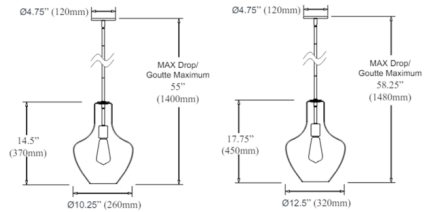

### Description

The Petalite Pendant features a thoroughly contemporary edge. It's the combination of modern minimalism and generous curves that create its unique appeal. A modest metal frame drops into a glass housing in a lyrical curved shape reminiscent of traditional lanterns.

### Specifications

COLOR . . . . . Clear  
BODY FINISH . . . . . Aged Brass  
WATTAGE . . . . . 17W  
DIMMER . . . . . Standard 120V  
DIMENSIONS . . . . . 12.5"W x 17.75"H  
BULB NOT INCLUDED . . . . . 1 x Edison ST-Shape/Medium (E26)/17W/120V LED  
COUNTRY OF ORIGIN . . . . . China