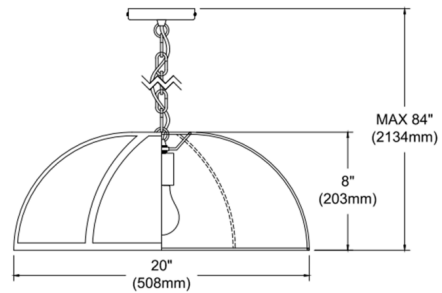

Description

Attention to detail creates a fashion statement out of the classic shape in the Portobello Pendant. Like its culinary namesake, the generous proportions of an inverted shade gives Portobello lighting a spacious feel. The metal frame matches trim that creates a segmented look on the fabric shade.

Shown in matte black / white / black

Specifications

COLOR White / Black
BODY FINISH Matte Black
WATTAGE 17W
DIMMER Standard 120V
DIMENSIONS 20"W x 8"H x 20"D
BULB NOT INCLUDED 1 x A19/Medium (E26)/17W/120V LED
COUNTRY OF ORIGIN Canada

Technical Information

BEAM ANGLE 360°

CLICK TO VIEW PRODUCT

Notes: