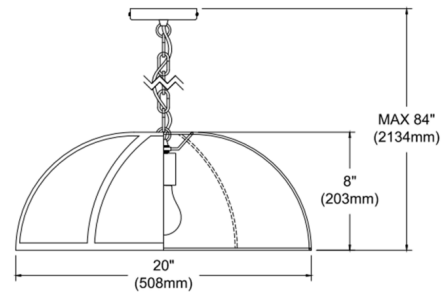

Description

Attention to detail creates a fashion statement out of the classic shape in the Portobello Pendant. Like its culinary namesake, the generous proportions of an inverted shade gives Portobello lighting a spacious feel. The metal frame matches trim that creates a segmented look on the fabric shade.

Shown in matte black / white / black

Specifications

COLOR White / Black
BODY FINISH Matte Black
WATTAGE 17W
DIMMER Standard 120V
DIMENSIONS 20"W x 8"H x 20"D
BULB NOT INCLUDED 1 x A19/Medium (E26)/17W/120V LED
COUNTRY OF ORIGIN Canada

Technical Information

BEAM ANGLE 360°

CLICK TO VIEW PRODUCT

Notes: