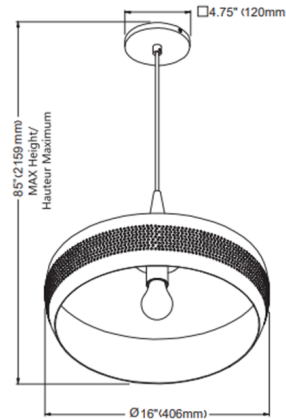

### Specifications

COLOR . . . . . White  
BODY FINISH . . . . . Aged Brass  
WATTAGE . . . . . 9W  
DIMMER . . . . . Standard 120V  
DIMENSIONS . . . . . 16"W x 12"H  
BULB NOT INCLUDED . . . . . 1 x A19/Medium (E26)/9W/120V LED  
COUNTRY OF ORIGIN . . . . . China

### Technical Information

BEAM ANGLE . . . . . 180°

Notes:

Shown in aged brass / white

CLICK TO VIEW PRODUCT