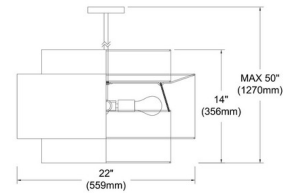

CLICK TO VIEW PRODUCT

Notes: