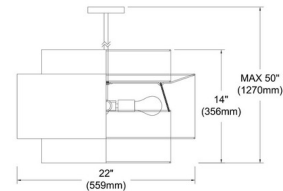

### Specifications

COLOR	N/A
BODY FINISH	Matte Black / White / Black
WATTAGE	400W
DIMMER	Standard 120V
DIMENSIONS	22"W x 14"H
BULB NOT INCLUDED	4 x A19/Medium (E26)/100W/120V Incandescent
OTHER BULB OPTIONS	4 x A19/Medium (E26)/120V LED
COUNTRY OF ORIGIN	Canada