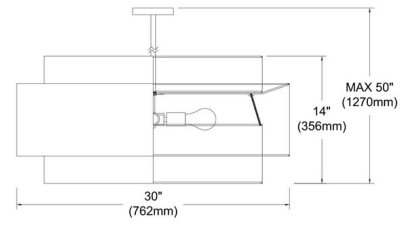

CLICK TO VIEW PRODUCT

Notes: