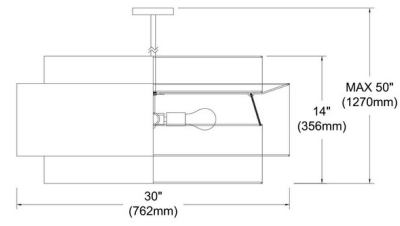

### Specifications

COLOR	N/A
BODY FINISH	Matte Black / White / Black
WATTAGE	400W
DIMMER	Standard 120V
DIMENSIONS	22"W x 14"H
BULB NOT INCLUDED	4 x A19/Medium (E26)/100W/120V Incandescent
OTHER BULB OPTIONS	4 x A19/Medium (E26)/120V LED
COUNTRY OF ORIGIN	Canada