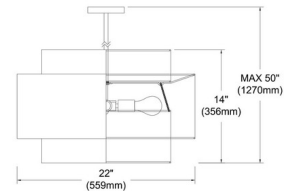

Shown in matte black / white / black

Specifications

COLOR	N/A
BODY FINISH	Matte Black / White / Black
WATTAGE	400W
DIMMER	Standard 120V
DIMENSIONS	30"W x 14"H
BULB NOT INCLUDED	4 x A19/Medium (E26)/100W/120V Incandescent
COUNTRY OF ORIGIN	Canada