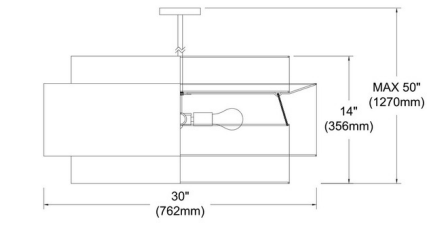

Shown in matte black / white / black

Specifications

COLOR	N/A
BODY FINISH	Matte Black / White / Black
WATTAGE	400W
DIMMER	Standard 120V
DIMENSIONS	30"W x 14"H
BULB NOT INCLUDED	4 x A19/Medium (E26)/100W/120V Incandescent
COUNTRY OF ORIGIN	Canada