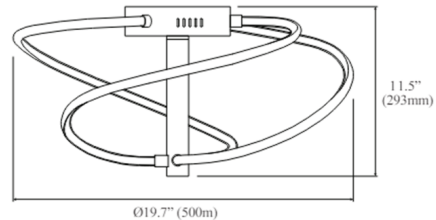

CLICK TO VIEW PRODUCT

Notes: