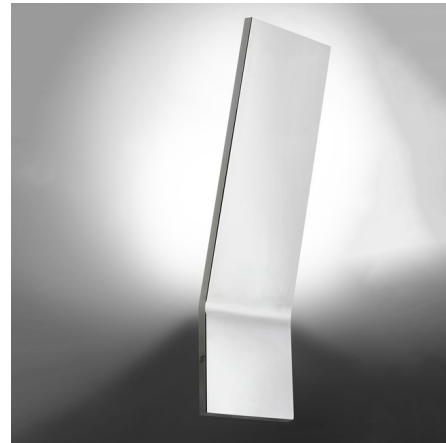

Lightology

lightology.com
866-954-4489
07-06-25

Project: _____

Company: _____

Location: _____ Fixture Type: _____

SPEC #: **DAI1175083**

Approved On: _____ Approved By: _____

Sanja Wall Sconce

By Dainolite

Description

A unique silhouette, and backlit LED light, give the Sanja a singularly modern appeal. The flat metal frame creates the look, mounted on the wall, but angled slightly away from it. A frosted acrylic LED mounted on the wall-side casts a subtle glow of light. Despite its standout style, its sleek profile means it will blend easily with your existing decor in a living room or bedroom, or a chic office suite.

Shown in polished chrome / frosted

Specifications

COLOR Frosted
BODY FINISH Polished Chrome
WATTAGE 20W
DIMMER Low Voltage Electronic
DIMENSIONS 4.75"W x 17.75"H x 3.75"D
INTEGRATED LED MODULE 1 x LED/20W/120V LED
COUNTRY OF ORIGIN China