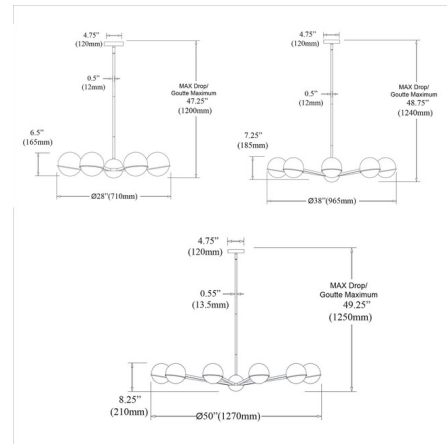

By Dainolite

Description

The Sofia Chandelier drives home a modern aesthetic look with its clean lines and geometric shape.

Shown in matte black / white

Specifications

COLOR	White
BODY FINISH	Matte Black
WATTAGE	240W
DIMMER	Standard 120V
DIMENSIONS	28"W x 6.25"H
BULB NOT INCLUDED	6 x JCD/G9/40W/120V Halogen
OTHER BULB OPTIONS	6 x JCD/G9/120V LED
COUNTRY OF ORIGIN	China