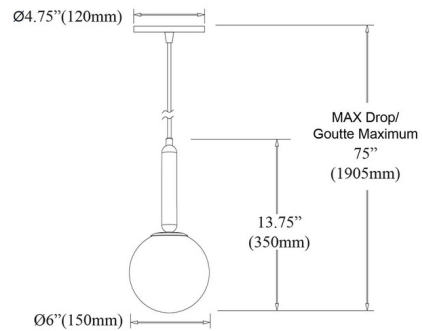

Description

The Tara family of lighting adds a note of eye-catching luxury with a modest footprint that will work in any size room. Variations on the simple theme of a vertical drop with a globe light at the end create a versatile appeal. A simple drop becomes a sturdy cylindrical metal frame/housing. A glass globe contains the light for a look that's contemporary, with configurations that include hammered glass for an intriguing finish. Tara lighting adds a graceful touch to hallways, kitchens and dinettes.

Shown in matte black / white

Specifications

COLOR	White
BODY FINISH	Matte Black
WATTAGE	60W
DIMMER	Standard 120V
DIMENSIONS	6"W x 13.75"H
BULB NOT INCLUDED	1 x B10/Candelabra (E12)/60W/120V Incandescent
OTHER BULB OPTIONS	1 x B10/Candelabra (E12)/120V LED
COUNTRY OF ORIGIN	China