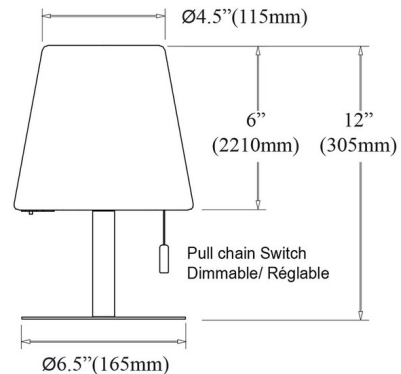

CLICK TO VIEW PRODUCT

Notes: