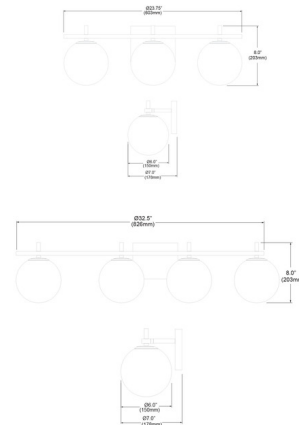

### Specifications

COLOR	White
BODY FINISH	Matte Black / Aged Brass
WATTAGE	200W
DIMMER	Standard 120V
DIMENSIONS	41.25"W x 8"H x 7"D
BULB NOT INCLUDED	5 x JCD/G9/40W/120V Halogen
OTHER BULB OPTIONS	5 x JCD/G9/120V LED
COUNTRY OF ORIGIN	China