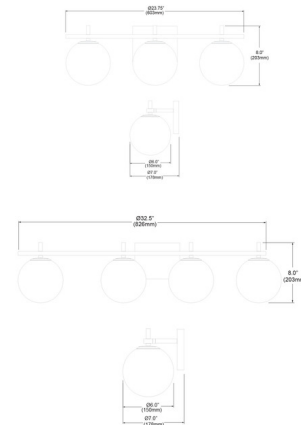

Shown in matte black / aged brass / white

Specifications

| | |
|--------------------|-----------------------------|
| COLOR | White |
| BODY FINISH | Matte Black / Aged Brass |
| WATTAGE | 200W |
| DIMMER | Standard 120V |
| DIMENSIONS | 41.25"W x 8"H x 7"D |
| BULB NOT INCLUDED | 5 x JCD/G9/40W/120V Halogen |
| OTHER BULB OPTIONS | 5 x JCD/G9/120V LED |
| COUNTRY OF ORIGIN | China |