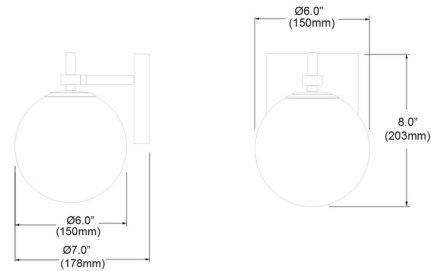

Shown in matte black / aged brass / white

Specifications

COLOR	White
BODY FINISH	Matte Black / Aged Brass
WATTAGE	40W
DIMMER	Standard 120V
DIMENSIONS	6"W x 8"H x 7"D
BULB NOT INCLUDED	1 x JCD/G9/40W/120V Halogen
OTHER BULB OPTIONS	1 x JCD/G9/120V LED
COUNTRY OF ORIGIN	China