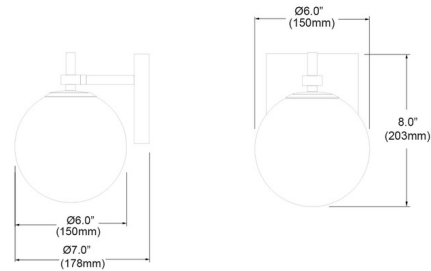

### Specifications

COLOR	White
BODY FINISH	Matte Black / Aged Brass
WATTAGE	40W
DIMMER	Standard 120V
DIMENSIONS	6"W x 8"H x 7"D
BULB NOT INCLUDED	1 x JCD/G9/40W/120V Halogen
OTHER BULB OPTIONS	1 x JCD/G9/120V LED
COUNTRY OF ORIGIN	China