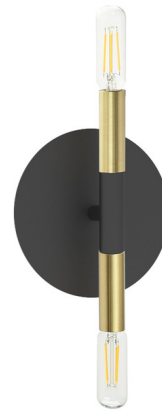

Lightology

lightology.com
866-954-4489
04-27-26

Project: _____

Company: _____

Location: _____ Fixture Type: _____

SPEC #: **DAI1175157**

Approved On: _____ Approved By: _____

Wand 2-Light Wall Sconce By Dainolite

Description

The Wand 2-Light Wall Sconce features classic linear design. The frame is crafted in metal in stylish matte black finish or matte black finish with aged brass accents. Suitable for most rooms of your home from the foyer to bedroom.

Shown in matte black / aged brass

Specifications

COLOR	N/A
BODY FINISH	Matte Black / Aged Brass
WATTAGE	18W
DIMMER	Standard 120V
DIMENSIONS	6"W x 8.5"H x 2.75"D
BULB NOT INCLUDED	2 x T8/Candelabra (E12)/9W/120V LED
COUNTRY OF ORIGIN	China