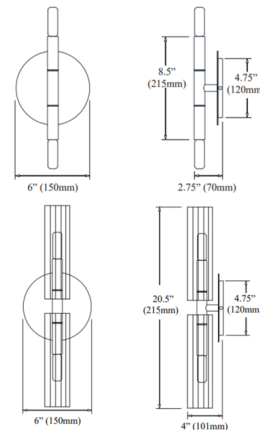

By Dainolite

Description

The Wand 2-Light Wall Sconce features classic linear design. The frame is crafted in metal in stylish matte black finish or matte black finish with aged brass accents. Suitable for most rooms of your home from the foyer to bedroom.

Shown in matte black / aged brass

Specifications

COLOR	N/A
BODY FINISH	Matte Black / Aged Brass
WATTAGE	18W
DIMMER	Standard 120V
DIMENSIONS	6"W x 8.5"H x 2.75"D
BULB NOT INCLUDED	2 x T8/Candelabra (E12)/9W/120V LED
COUNTRY OF ORIGIN	China