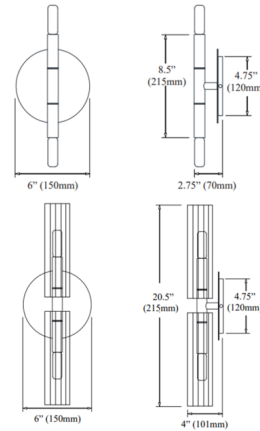

Description

The Wand 2-Light Wall Sconce features classic linear design. The frame is crafted in metal in stylish matte black finish or matte black finish with aged brass accents. Suitable for most rooms of your home from the foyer to bedroom.

Shown in matte black / aged brass

Specifications

COLOR	N/A
BODY FINISH	Matte Black / Aged Brass
WATTAGE	18W
DIMMER	Standard 120V
DIMENSIONS	6"W x 8.5"H x 2.75"D
BULB NOT INCLUDED	2 x T8/Candelabra (E12)/9W/120V LED
COUNTRY OF ORIGIN	China