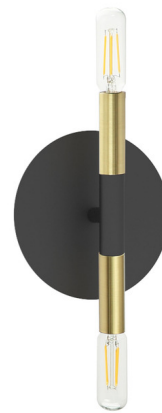

Lightology

lightology.com
866-954-4489
07-09-26

Project: _____

Company: _____

Location: _____ Fixture Type: _____

SPEC #: **DAI1175157**

Approved On: _____ Approved By: _____

Wand 2-Light Wall Sconce

By Dainolite

Description

The Wand 2-Light Wall Sconce features classic linear design. The frame is crafted in metal in stylish matte black finish or matte black finish with aged brass accents. Suitable for most rooms of your home from the foyer to bedroom.

Shown in matte black / aged brass

Specifications

COLOR	N/A
BODY FINISH	Matte Black / Aged Brass
WATTAGE	18W
DIMMER	Standard 120V
DIMENSIONS	6"W x 8.5"H x 2.75"D
BULB NOT INCLUDED	2 x T8/Candelabra (E12)/9W/120V LED
COUNTRY OF ORIGIN	China