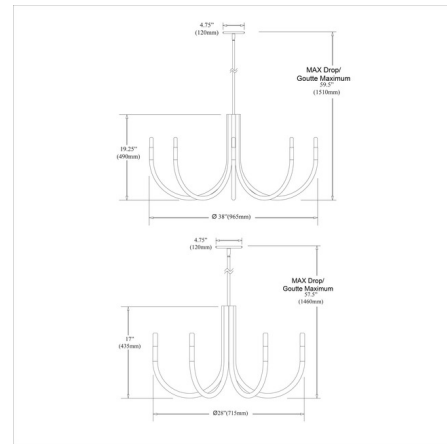

### Description

This Wand Chandelier has classic linear design. The frame is crafted in metal with elegantly curved arms suitable for most rooms of your home from the foyer to bedroom. Note: Not all options are available.

### Specifications

COLOR	N/A
BODY FINISH	Matte Black / Aged Brass
WATTAGE	54W
DIMMER	Standard 120V
DIMENSIONS	28"W x 17"H
BULB NOT INCLUDED	6 x T8/Candelabra (E12)/9W/120V LED
COUNTRY OF ORIGIN	China

CLICK TO VIEW PRODUCT