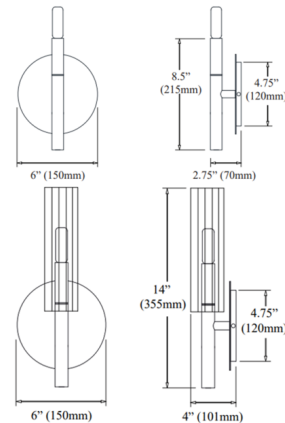

By Dainolite

Description

The Wand Wall Sconce features classic linear design. The frame is crafted in metal in stylish finish, available with shade or without shades. Suitable for most rooms of your home from the foyer to bedroom.

Shown in matte black / aged brass

Specifications

COLOR	N/A
BODY FINISH	Matte Black / Aged Brass
WATTAGE	9W
DIMMER	Standard 120V
DIMENSIONS	6"W x 8.5"H x 2.75"D
BULB NOT INCLUDED	1 x T8/Candelabra (E12)/9W/120V LED
COUNTRY OF ORIGIN	China