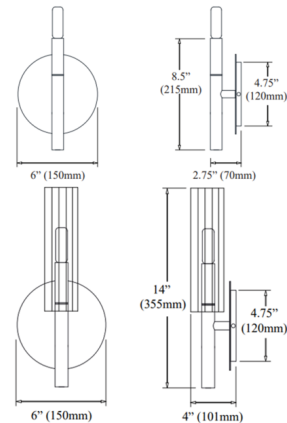

By Dainolite

Description

The Wand Wall Sconce features classic linear design. The frame is crafted in metal in stylish finish, available with shade or without shades. Suitable for most rooms of your home from the foyer to bedroom.

Shown in matte black / aged brass

Specifications

COLOR	N/A
BODY FINISH	Matte Black / Aged Brass
WATTAGE	9W
DIMMER	Standard 120V
DIMENSIONS	6"W x 8.5"H x 2.75"D
BULB NOT INCLUDED	1 x T8/Candelabra (E12)/9W/120V LED
COUNTRY OF ORIGIN	China