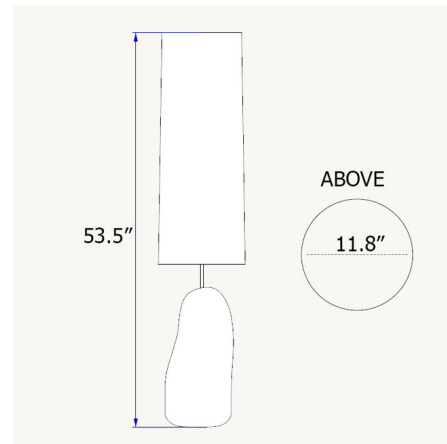

Description

The Hebe Large Table Lamp is a hand sculpted lamp with a fluid silhouette that takes inspiration from nature and has a feminine note. The base has an organic feel that is rough, but calming at the same time. Includes a dimmer on the cord. Suitable for use on the floor or tabletop.

Shown in dark gray / sand

Specifications

COLOR Sand
BODY FINISH Dark Gray
WATTAGE 15W
DIMMER Included
DIMENSIONS 11.8\"W x 53.5\"H
BULB NOT INCLUDED 1 x A19/Medium (E26)/15W/120V LED

CLICK TO VIEW PRODUCT