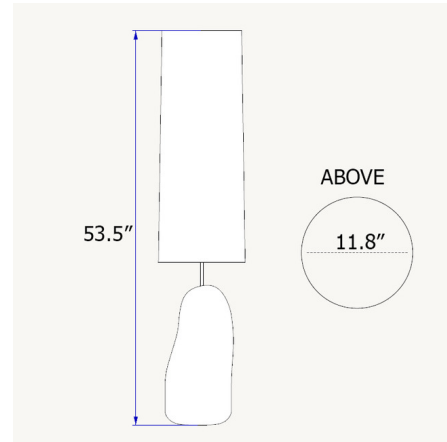

Description

The Hebe Large Table Lamp is a hand sculpted lamp with a fluid silhouette that takes inspiration from nature and has a feminine note. The base has an organic feel that is rough, but calming at the same time. Includes a dimmer on the cord. Suitable for use on the floor or tabletop.

Shown in dark gray / sand

Specifications

COLOR Sand
BODY FINISH Dark Gray
WATTAGE 15W
DIMMER Included
DIMENSIONS 11.8"W x 53.5"H
BULB NOT INCLUDED 1 x A19/Medium (E26)/15W/120V LED

CLICK TO VIEW PRODUCT

Notes: