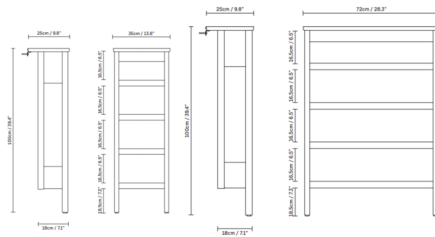

By Form & Refine

Description

The A Line Shoe Rack is a small harmoniously designed combined shoe rack and console table that helps make the best use of the narrow space found in hallways, utility rooms or functional entrance halls. It is made of sustainable-sourced oak of the highest quality and its contours are rounded carefully inline with artisan craft tradition. The large top shelf above the rack serves as a console table. Each shelf can accommodate one pair of shoes and four pairs of shoes in total.

Shown in natural oak

Specifications

COLOR	N/A
BODY FINISH	Natural Oak
WATTAGE	N/A
DIMMER	N/A
DIMENSIONS	13.78\"W x 39.37\"H x 9.84\"D
BULB	N/A
COUNTRY OF ORIGIN	Bosnia and Herzegovina

CLICK TO VIEW PRODUCT