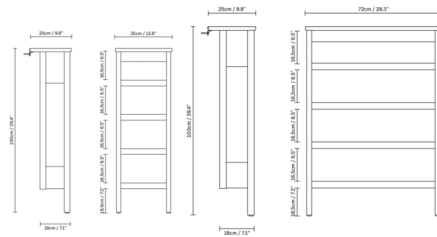

By Form & Refine

Description

The A Line Shoe Rack is a small harmoniously designed combined shoe rack and console table that helps make the best use of the narrow space found in hallways, utility rooms or functional entrance halls. It is made of sustainable-sourced oak of the highest quality and its contours are rounded carefully inline with artisan craft tradition. The large top shelf above the rack serves as a console table. Each shelf can accommodate one pair of shoes and four pairs of shoes in total.

Shown in natural oak

Specifications

COLOR	N/A
BODY FINISH	Natural Oak
WATTAGE	N/A
DIMMER	N/A
DIMENSIONS	13.78\"W x 39.37\"H x 9.84\"D
BULB	N/A
COUNTRY OF ORIGIN	Bosnia and Herzegovina

CLICK TO VIEW PRODUCT