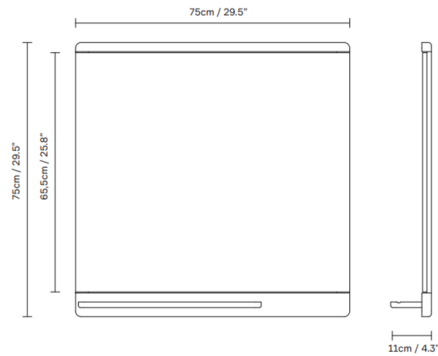

By Form & Refine

Description

The Rim Pin Board with Shelf is a design element composed of 100% recycled canvas and solid wood. These two material components result in a natural and warm look, which provide an aesthetically pleasing functional object for the modern living space. The pin board is an aid in organizing and inspiring your daily life by presenting ideas in a modern and welcoming style.

Shown in white oak

Specifications

COLOR	N/A
BODY FINISH	White Oak
WATTAGE	N/A
DIMMER	N/A
DIMENSIONS	29.53"W x 29.53"H x 4.33"D
BULB	N/A
COUNTRY OF ORIGIN	Bosnia and Herzegovina

CLICK TO VIEW PRODUCT

Notes: