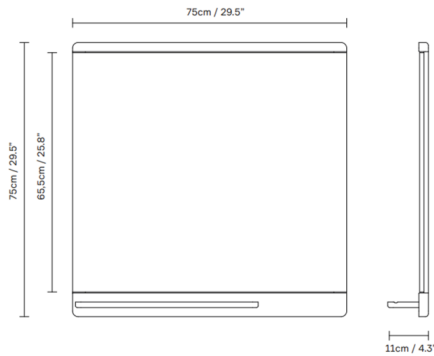

By Form & Refine

Description

The Rim Pin Board with Shelf is a design element composed of 100% recycled canvas and solid wood. These two material components result in a natural and warm look, which provide an aesthetically pleasing functional object for the modern living space. The pin board is an aid in organizing and inspiring your daily life by presenting ideas in a modern and welcoming style.

Shown in white oak

Specifications

| | |
|-------------------|----------------------------|
| COLOR | N/A |
| BODY FINISH | White Oak |
| WATTAGE | N/A |
| DIMMER | N/A |
| DIMENSIONS | 29.53"W x 29.53"H x 4.33"D |
| BULB | N/A |
| COUNTRY OF ORIGIN | Bosnia and Herzegovina |