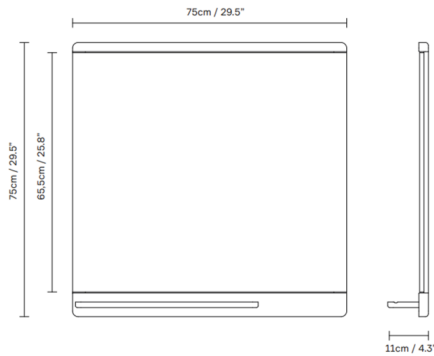

## Rim Pin Board with Shelf

By Form & Refine

### Description

The Rim Pin Board with Shelf is a design element composed of 100% recycled canvas and solid wood. These two material components result in a natural and warm look, which provide an aesthetically pleasing functional object for the modern living space. The pin board is an aid in organizing and inspiring your daily life by presenting ideas in a modern and welcoming style.

### Specifications

|                   |                            |
|-------------------|----------------------------|
| COLOR             | N/A                        |
| BODY FINISH       | Natural Oak                |
| WATTAGE           | N/A                        |
| DIMMER            | N/A                        |
| DIMENSIONS        | 29.53"W x 29.53"H x 4.33"D |
| BULB              | N/A                        |
| COUNTRY OF ORIGIN | Bosnia and Herzegovina     |