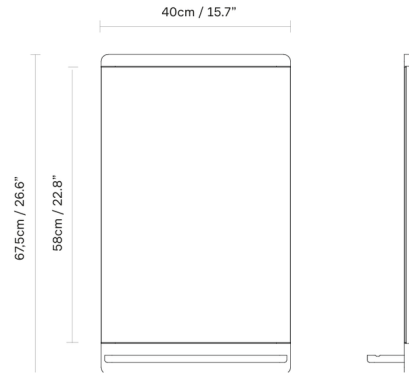

By Form & Refine

Description

The Rim Wall Mirror with Shelf features a functional shelf and an infinity glass finish. This object is both incredibly practical as well as sophisticated and will complement most modern living spaces, bathrooms, hallways, or bedrooms. The shelf contains a small groove in which to store objects.

Shown in natural oak

Specifications

COLOR	N/A
BODY FINISH	Natural Oak
WATTAGE	N/A
DIMMER	N/A
DIMENSIONS	15.75"W x 26.57"H x 3.94"D
BULB	N/A
COUNTRY OF ORIGIN	Bosnia and Herzegovina

CLICK TO VIEW PRODUCT

Notes: