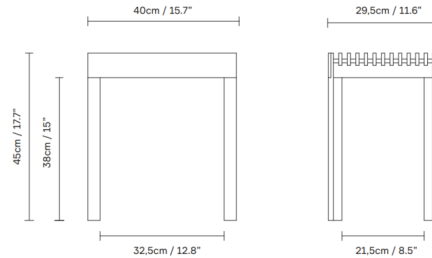

Shown in black stained oak

Specifications

COLOR	N/A
BODY FINISH	Black Stained Oak
WATTAGE	N/A
DIMMER	N/A
DIMENSIONS	15.75"W x 17.72"H x 11.6"D
BULB	N/A
COUNTRY OF ORIGIN	Portugal

CLICK TO VIEW PRODUCT

Notes: