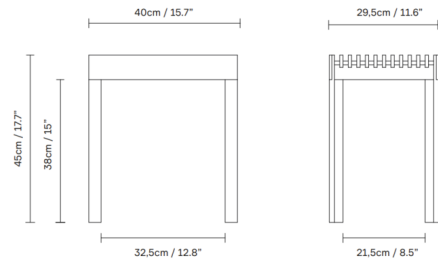

## Lightweight Stool

By Form & Refine

### Specifications

COLOR	N/A
BODY FINISH	White Oak
WATTAGE	N/A
DIMMER	N/A
DIMENSIONS	15.75"W x 17.72"H x 11.6"D
BULB	N/A
COUNTRY OF ORIGIN	Portugal

CLICK TO VIEW PRODUCT

Notes: