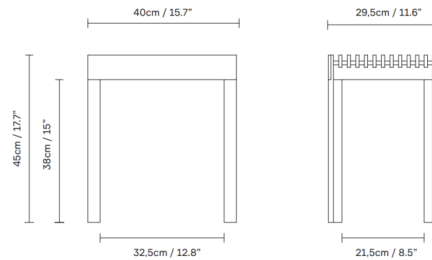

Shown in natural oak

Specifications

COLOR	N/A
BODY FINISH	Natural Oak
WATTAGE	N/A
DIMMER	N/A
DIMENSIONS	15.75"W x 17.72"H x 11.6"D
BULB	N/A
COUNTRY OF ORIGIN	Portugal

CLICK TO VIEW PRODUCT

Notes: