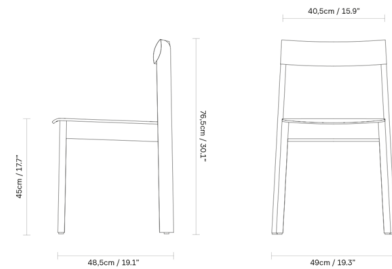

Description

The Blueprint Chair is an archetypical chair by Form & Refine made completely out of wood. The extraordinarily shaped seat inspired by the human body supports good posture and comfort. In addition, the solid organically shaped backrest gives the chair a minimalistic and personable style. The strong, solid legs combine with the veneer seat brings a surprising lightness and stunning visual sharpness to the chair and the exquisite backrest is steam bent and made out of one solid piece of wood. Stackable up to 5 chairs.

Shown in natural oak

Specifications

COLOR	N/A
BODY FINISH	Natural Oak
WATTAGE	N/A
DIMMER	N/A
DIMENSIONS	19.3"W x 30.1"H x 19.1"D
BULB	N/A
COUNTRY OF ORIGIN	Bosnia and Herzegovina

Technical Information

PRODUCT DIMENSIONS	Seat Height: 17.7"
--------------------	--------------------