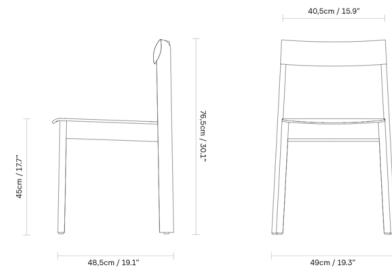

Specifications

COLOR	N/A
BODY FINISH	Natural Oak
WATTAGE	N/A
DIMMER	N/A
DIMENSIONS	19.3"W x 30.1"H x 19.1"D
BULB	N/A
COUNTRY OF ORIGIN	Bosnia and Herzegovina

Technical Information

PRODUCT DIMENSIONS	Seat Height: 17.7"

CLICK TO VIEW PRODUCT

Notes: