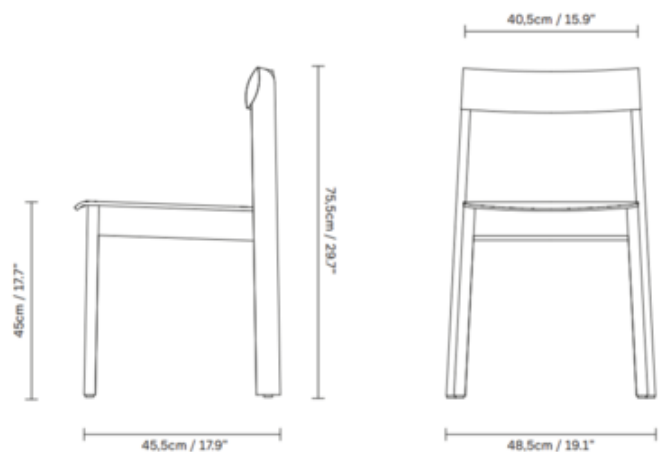

Technical Information

PRODUCT DIMENSIONS	Seat Height: 17.7"

SPEC #	FNR1176591

COMPANY	PROJECT	FIXTURE TYPE	APPROVED BY	DATE