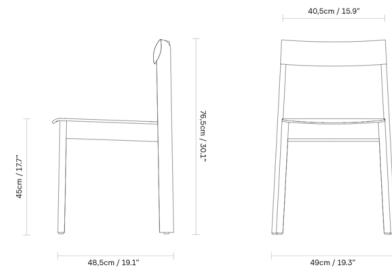

## Blueprint Chair

By Form & Refine

### Specifications

COLOR	N/A
BODY FINISH	Natural Oak
WATTAGE	N/A
DIMMER	N/A
DIMENSIONS	19.3"W x 30.1"H x 19.1"D
BULB	N/A
COUNTRY OF ORIGIN	Bosnia and Herzegovina

### Technical Information

PRODUCT DIMENSIONS	Seat Height: 17.7"
--------------------	--------------------

CLICK TO VIEW PRODUCT

Notes: