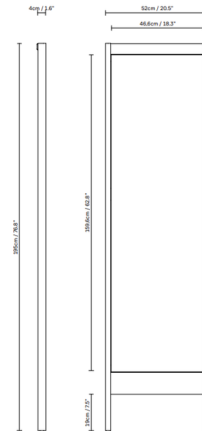

## A Line Mirror

By Form & Refine

### Description

The A Line Mirror is a minimalistic free standing two-legged mirror with a good height to fit all needs. Each leg takes the shape of a rhombus which accentuates the detail in the design and serves as a very durable yet light frame for the actual mirror. The larger solid piece of wood at the mirrors base adds a unique sense of individual craftsmanship.

### Specifications

COLOR	N/A
BODY FINISH	Natural Oak
WATTAGE	N/A
DIMMER	N/A
DIMENSIONS	20.5"W x 76.8"H x 1.6"D
BULB	N/A
COUNTRY OF ORIGIN	Bosnia and Herzegovina

CLICK TO VIEW PRODUCT

Notes: