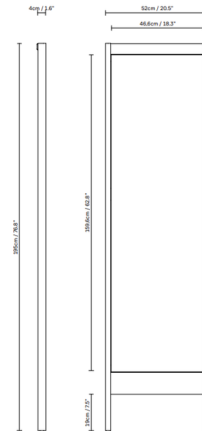

By Form & Refine

Description

The A Line Mirror is a minimalistic free standing two-legged mirror with a good height to fit all needs. Each leg takes the shape of a rhombus which accentuates the detail in the design and serves as a very durable yet light frame for the actual mirror. The larger solid piece of wood at the mirrors base adds a unique sense of individual craftsmanship.

Shown in natural oak

Specifications

COLOR	N/A
BODY FINISH	Natural Oak
WATTAGE	N/A
DIMMER	N/A
DIMENSIONS	20.5\"W x 76.8\"H x 1.6\"D
BULB	N/A
COUNTRY OF ORIGIN	Bosnia and Herzegovina

CLICK TO VIEW PRODUCT

Notes: