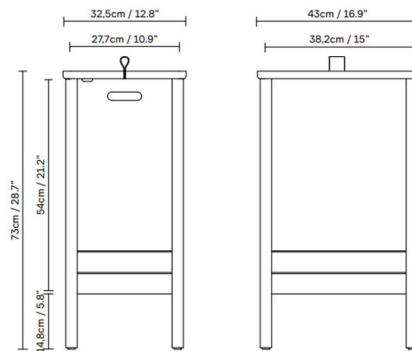

By Form & Refine

Description

This A Line Laundry Box is a rediscovered classic made of solid, highly durable, oak that is a very practical container with a large amount of storage space. The lid is lifted by a small leather handle on the top and the handles on each side make it possible to move the box around easily while in use. The two parallel grooves let the air inside the box ventilate naturally, an important feature for a laundry box. The lower cut of the two legs angles the piece so as to give it a feeling of being lifted up making the overall design solid and robust but also stylish.

Shown in natural oak

Specifications

COLOR	N/A
BODY FINISH	Natural Oak
WATTAGE	N/A
DIMMER	N/A
DIMENSIONS	16.93"W x 28.74"H x 12.8"D
BULB	N/A
COUNTRY OF ORIGIN	Bosnia and Herzegovina

CLICK TO VIEW PRODUCT

Notes: