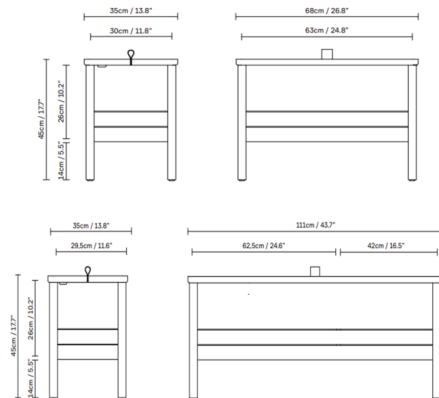

Description

A Line Storage Bench is an updated version of the classic storage bench - where functionality meets clean form. A solid and versatile bench with slightly reduced dimensions and minimalistic characteristics. The lid is lifted via a small leather handle and is held in place by the construction when in use. The lower cut of the two legs angles the piece so as to give it a feeling of being lifted up making the overall design solid and robust, but also stylish. Note: The 43.9 inch option includes 2 storage compartments. Note: Not all options are available.

Shown in natural oak

Specifications

COLOR	N/A
BODY FINISH	Natural Oak
WATTAGE	N/A
DIMMER	N/A
DIMENSIONS	26.8"W x 17.72"H x 13.78"D
BULB	N/A
COUNTRY OF ORIGIN	Bosnia and Herzegovina

CLICK TO VIEW PRODUCT

Notes: