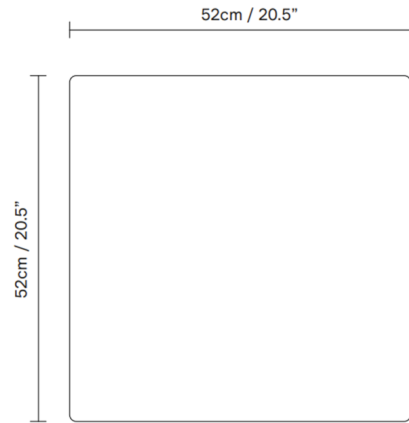

By Form & Refine

Description

Inspired by traditional Nordic design, the Aymara Square Cushion is made of the finest alpaca wool from the highlands of north Bolivia. This combination results in a simple yet striking cushion. They come only in natural colors of alpaca, with no dyeing process involved. The textile is knitted like a cozy sweater for an extra soft touch.

Shown in pattern grey

Specifications

COLOR	Pattern Grey
BODY FINISH	N/A
WATTAGE	N/A
DIMMER	N/A
DIMENSIONS	20.47"W x 20.47"H
BULB	N/A
COUNTRY OF ORIGIN	Bolivia

CLICK TO VIEW PRODUCT

Notes: