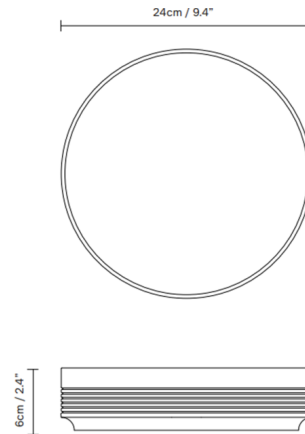

By Form & Refine

Description

The Section Wooden Bowl is both functional and decorative. It is large enough for storage of everyday fruits and greens and small enough for carrying easily. The natural wood grain means every bowl is unique. The natural patterns are highlighted on the outside of the bowl due to the carvings and curvature.

Shown in natural oak

Specifications

COLOR	N/A
BODY FINISH	Natural Oak
WATTAGE	N/A
DIMMER	N/A
DIMENSIONS	9.44\"W x 2.36\"H x 9.44\"D
BULB	N/A
COUNTRY OF ORIGIN	Denmark

CLICK TO VIEW PRODUCT

Notes: