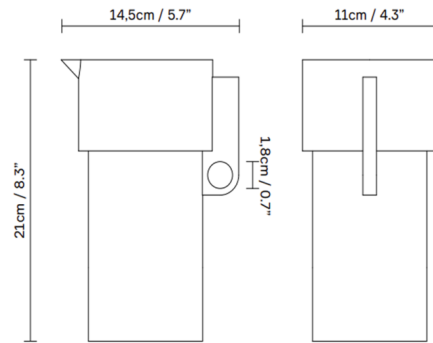

Shown in light grey

Specifications

COLOR	N/A
BODY FINISH	Light Grey
WATTAGE	N/A
DIMMER	N/A
DIMENSIONS	4.25"W x 8.27"H x 5.7"D
BULB	N/A
COUNTRY OF ORIGIN	Portugal

CLICK TO VIEW PRODUCT

Notes: