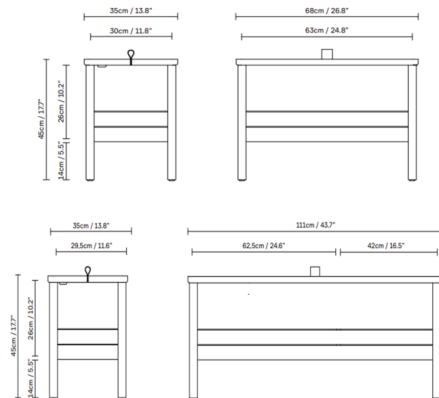

## A Line Storage Bench

By Form & Refine

### Description

A Line Storage Bench is an updated version of the classic storage bench - where functionality meets clean form. A solid and versatile bench with slightly reduced dimensions and minimalistic characteristics. The lid is lifted via a small leather handle and is held in place by the construction when in use. The lower cut of the two legs angles the piece so as to give it a feeling of being lifted up making the overall design solid and robust, but also stylish. Note: The 43.9 inch option includes 2 storage compartments. Note: Not all options are available.

### Specifications

COLOR	N/A
BODY FINISH	White Oak
WATTAGE	N/A
DIMMER	N/A
DIMENSIONS	43.9"W x 17.72"H x 13.78"D
BULB	N/A
COUNTRY OF ORIGIN	Bosnia and Herzegovina

CLICK TO VIEW PRODUCT

Notes: