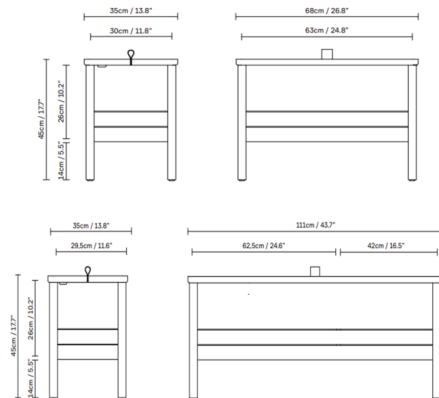

## A Line Storage Bench

By Form & Refine

### Description

A Line Storage Bench is an updated version of the classic storage bench - where functionality meets clean form. A solid and versatile bench with slightly reduced dimensions and minimalistic characteristics. The lid is lifted via a small leather handle and is held in place by the construction when in use. The lower cut of the two legs angles the piece so as to give it a feeling of being lifted up making the overall design solid and robust, but also stylish. Note: The 43.9 inch option includes 2 storage compartments. Note: Not all options are available.

### Specifications

COLOR	N/A
BODY FINISH	Natural Oak
WATTAGE	N/A
DIMMER	N/A
DIMENSIONS	43.9"W x 17.72"H x 13.78"D
BULB	N/A
COUNTRY OF ORIGIN	Bosnia and Herzegovina

CLICK TO VIEW PRODUCT

Notes: