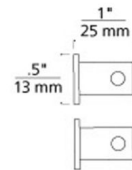

### Description

Wall standoffs attach to surface to make simple turns. Includes insulating tubing to cover where cables cross. Finish in Satin Nickel. Sold as a pair. ETL listed.

Shown in satin nickel

### Specifications

COLOR	N/A
BODY FINISH	Satin Nickel
WATTAGE	N/A
DIMMER	N/A
DIMENSIONS	1"L x 0.5"W x 0.5"H
BULB	N/A

CLICK TO VIEW PRODUCT

Notes: