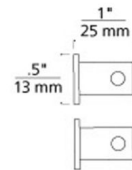

By Visual Comfort Architectural

Description

Wall standoffs attach to surface to make simple turns. Includes insulating tubing to cover where cables cross. Finish in Satin Nickel. Sold as a pair. ETL listed.

Shown in satin nickel

Specifications

COLOR	N/A
BODY FINISH	Satin Nickel
WATTAGE	N/A
DIMMER	N/A
DIMENSIONS	1"L x 0.5"W x 0.5"H
BULB	N/A

CLICK TO VIEW PRODUCT

Notes: