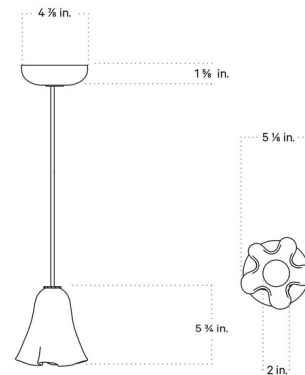

CLICK TO VIEW PRODUCT

Notes: