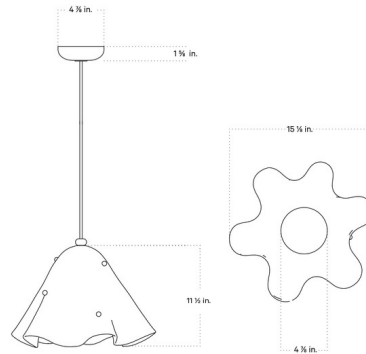

By In Common With

Description

The Fazzo Pendant is both elegant and bold. This hand-shaped pendant resembles the wilting petals of a flower and is complemented with hand-finished Brass details and a Chocolate Brown cord. Available with or without dot embellishments. Note: Due to the handmade nature of this product, dimensions may vary within one inch.

Shown in brass / pistachio

Specifications

| | |
|-------------------|------------------------|
| COLOR | Pistachio |
| BODY FINISH | Brass |
| WATTAGE | 7W |
| DIMMER | Standard 120V |
| DIMENSIONS | 15.125"W x 11.5"H |
| BULB INCLUDED | 1 x JCD/G9/7W/120V LED |
| COUNTRY OF ORIGIN | United States |