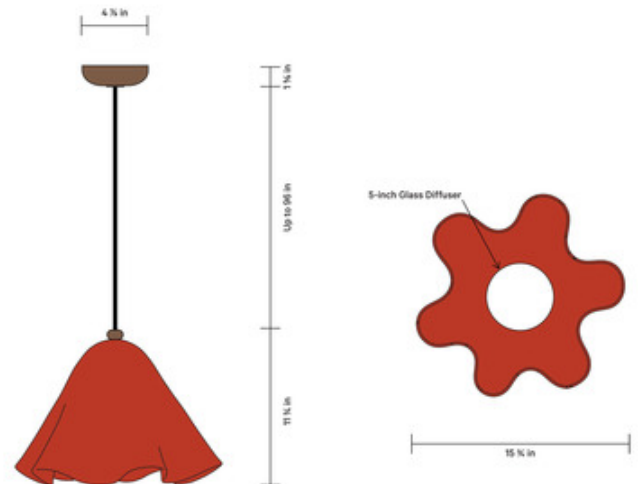

Lightology

Fazzo Pendant

SPEC #

ICW1177359

DESIGNER Sophie Lou Jacobsen
BRAND In Common With

DESCRIPTION

The Fazzo Pendant is both elegant and bold. This hand-shaped pendant resembles the wilting petals of a flower and is complemented with hand-finished Brass details and a Chocolate Brown cord. Available with or without dot embellishments.

Shown in: Brass / Pistachio

SHADE COLOR	Pistachio
BODY FINISH	Brass
WATTAGE	7W
DIMMER	Low Voltage Electronic
DIMENSIONS	15.75"W x 11.75"H
BULB INCLUDED	
LAMP	1 x JCD/G9/7W/120V LED

Technical Information

LUMINOUS FLUX	700 lumens
LUMENS/WATT	100.00
LAMP COLOR	2700K
COLOR RENDERING	95 CRI

SPEC # ICW1177359

COMPANY	PROJECT	FIXTURE TYPE	APPROVED BY	DATE