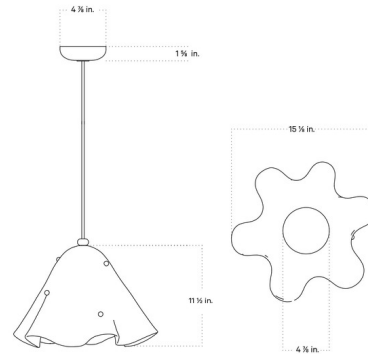

### Description

The Fazzo Pendant is both elegant and bold. This hand-shaped pendant resembles the wilting petals of a flower and is complemented with hand-finished Brass details and a Chocolate Brown cord. Available with or without dot embellishments. Note: Due to the handmade nature of this product, dimensions may vary within one inch.

### Specifications

COLOR . . . . . Tobacco  
BODY FINISH . . . . . Brass  
WATTAGE . . . . . 7W  
DIMMER . . . . . Low Voltage Electronic  
DIMENSIONS . . . . . 15.125"W x 11.5"H  
BULB INCLUDED . . . . . 1 x JCD/G9/7W/120V LED  
COUNTRY OF ORIGIN . . . . . United States